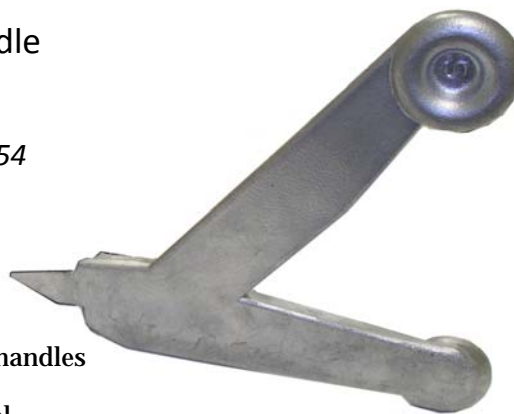

New Product Information

EPIC ENTERPRISES, INC.

NEW

EE440028-2 and EE440322-1 Cradle Assemblies with New and Improved Swivel Arm

EE440322-1

Cradle Assembly, 6" with
Modified Swivel Arm 06-09, BA3
Replaces OEM Ref. 917187, 965897

EE440028-2

Cradle Assembly, 10" with
Modified Swivel Arm 05-06, BA3
Replaces OEM 917211, 965921

EE440406

Improved Swivel Arm, for Cradle
05-09, BA3
Replaces OEM Ref. 942870, 949354

- Solid one-piece construction
- Reduced maintenance
- Eliminates expense of lost knobs and handles
- Design is stronger and more functional